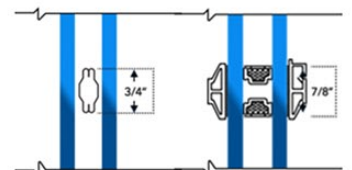

Grilles

Choose true divided light or in grilles-between-the glass