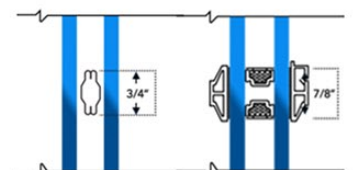

Grilles

Choose true divided light or in grilles-between-the glass