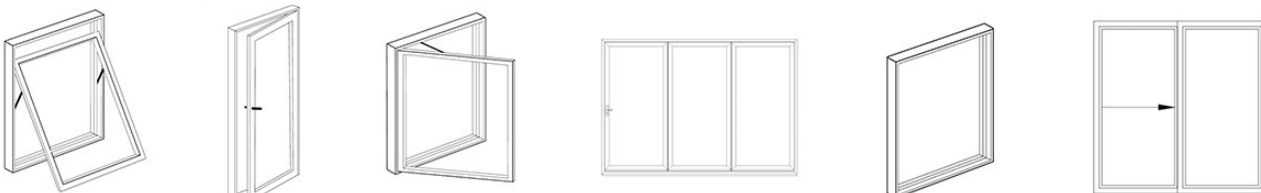

* Further technical specs provided through a consultation

Available in multiple styles to meet your design needs.

Additional designs & special shape windows available**

Technical Specs

Product	Min. Width	Max Width	Min. Height	Max Height	U-factor	SHGC	VT	Install/Frame
Crank/Pushout Awning Window	15"	47"	19"	47"	0.34	0.12	0.22	Box Frame/Flangeless
Pushout Casement Window	14"	42"	14"	102"	0.34	0.15	0.22	Box Frame/Flangeless
Fixed Window	11"	157"	15"	102"	0.26	0.23	0.51	Box Frame/Flangeless
Sliding Window	14"	78"	31"	130"	0.45	0.2	0.41	Box Frame/Flangeless
Bi-Fold Window	19"	138"	39"	138"	-	-	-	Assemble on site
Single & Double Hinged Door	14"	47"	59"	118"	0.35	0.14	0.25	Box Frame/Flangeless
Sliding Door	16"	78"	31"	130"	0.38	0.21	0.37	Box Frame/Flangeless
Bi-fold Door	19"	138"	39"	138"	-	-	-	Assemble on site
Crank Casement Window	15"	47"	19"	47"	0.34	0.15	0.22	Box Frame/Flangeless
Pivot Door	19"	39"	39"	138"	0.46	0.44	0.53	-